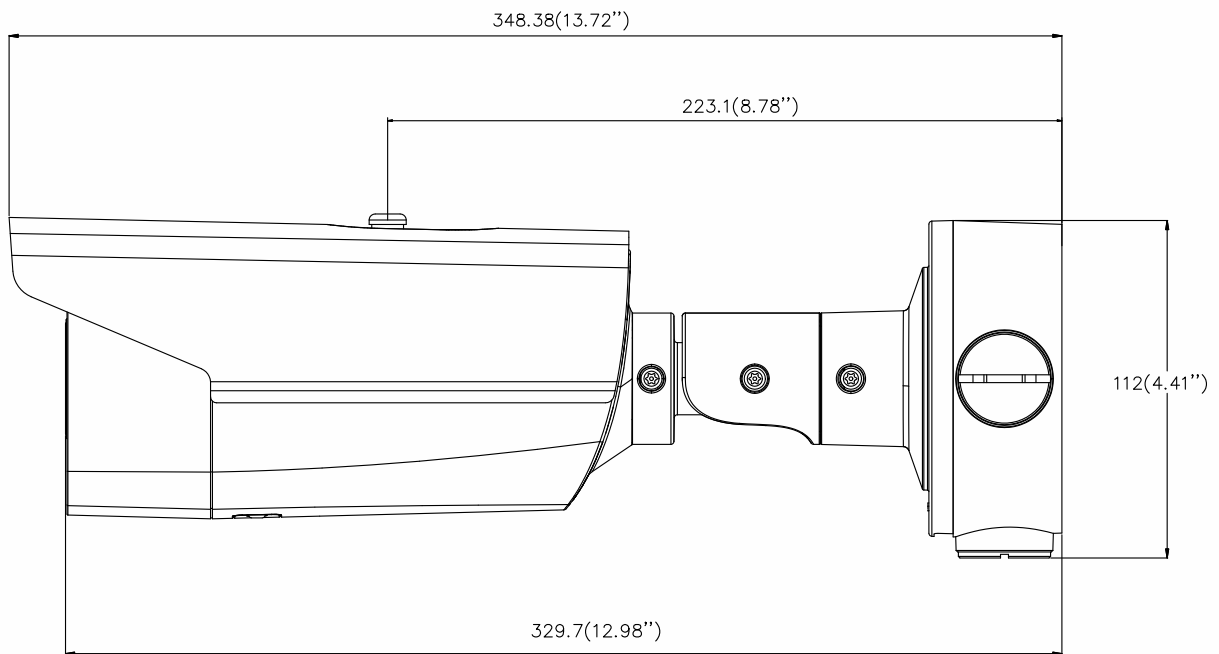

Protection Level	IP67 TVS 4000V Lightning Protection, Surge Protection and Voltage Transient Protection
Dimensions	Camera: 348.38 × 114.18 × 111.73 mm (13.72" × 4.5" × 4.4") With package: 386 × 156 × 155 mm (15.2" × 6.1" × 6.1")
Weight	Camera: 1740 g (3.8 lb.) With package: 2125 g (4.7 lb.)

Available Models:

DS-2CD4A45G0-IZS

DS-2CD4A45G0-IZHS

-IZS: (1 audio input (line in/mic in), 1 audio output, 1 RS-485, 1 alarm input and 1 alarm output)

-IZHS: support heater

Dimensions

Unit: mm (")

Distributed by