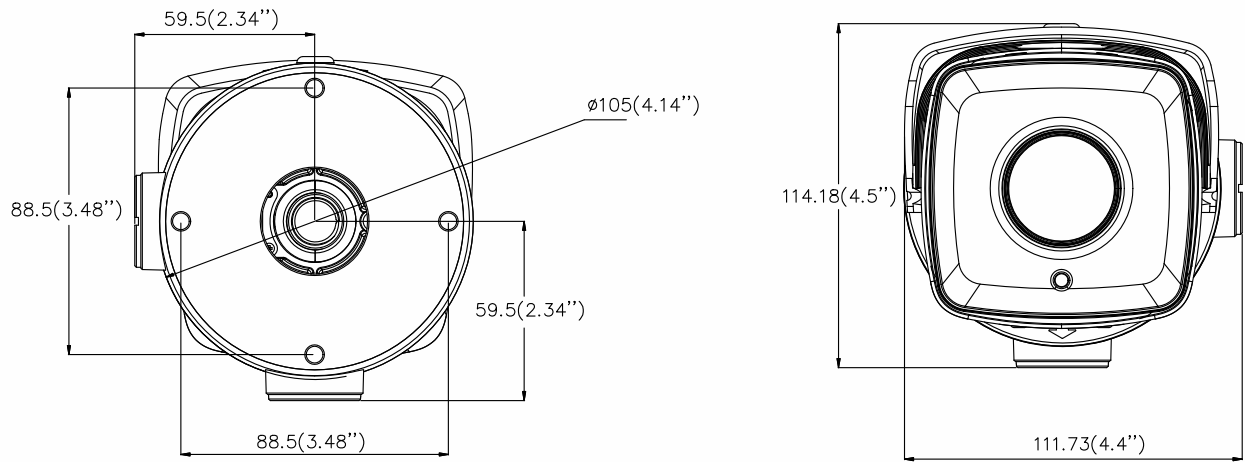

Protection Level	IP67 TVS 4000V Lightning Protection, Surge Protection and Voltage Transient Protection
Dimensions	Camera: 348.38 × 114.18 × 111.73 mm (13.72" × 4.5" × 4.4") With package: 386 × 156 × 155 mm (15.2" × 6.1" × 6.1")
Weight	Camera: 1740 g (3.8 lb.) With package: 2125 g (4.7 lb.)

Available Models:

DS-2CD4A45G0-IZS

DS-2CD4A45G0-IZHS

-IZS: (1 audio input (line in/mic in), 1 audio output, 1 RS-485, 1 alarm input and 1 alarm output)

-IZHS: support heater

Dimensions

Unit: mm (")

Distributed by